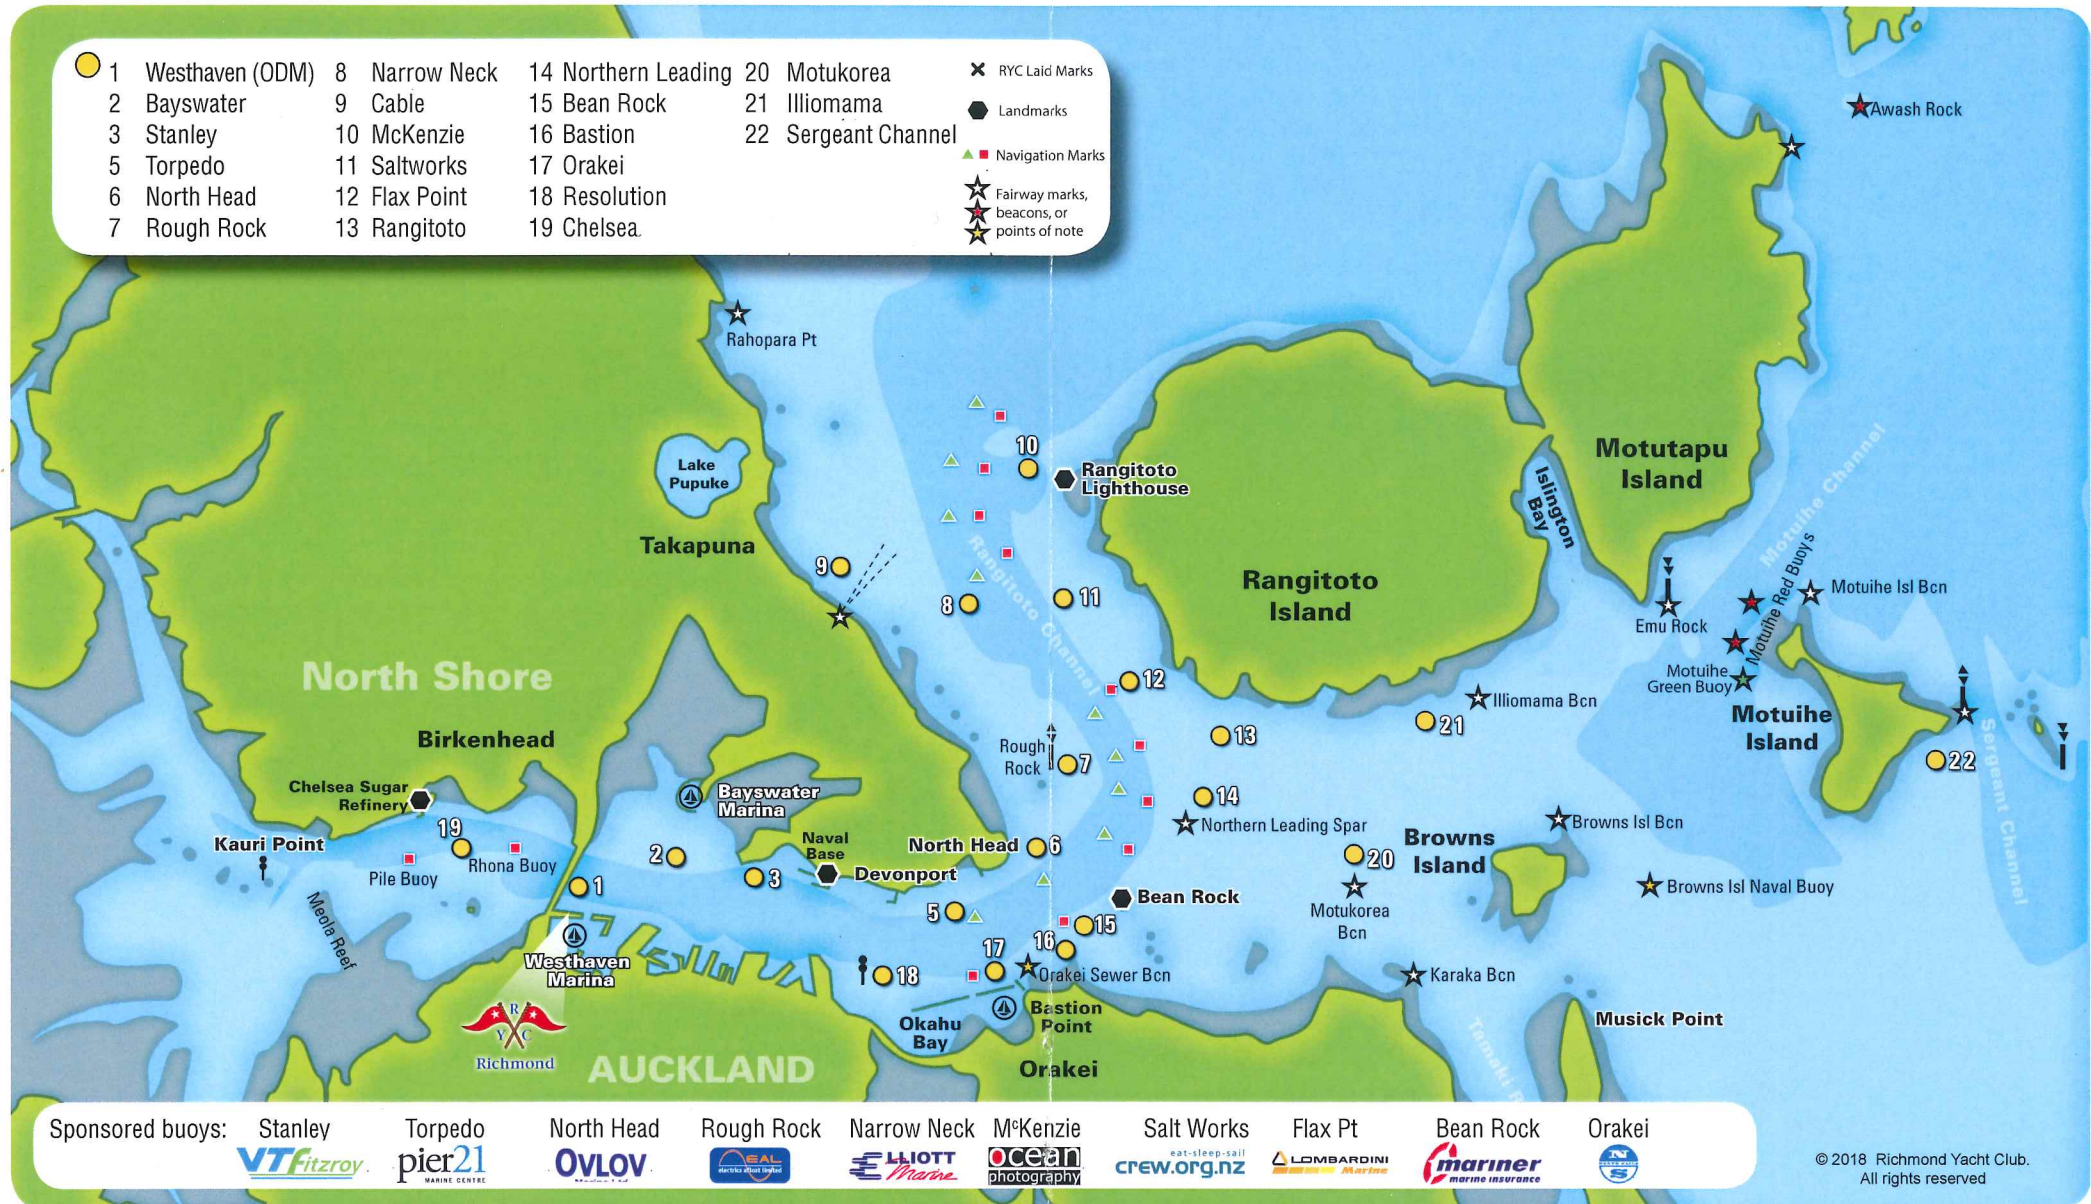

# RICHMOND YACHT CLUB

# HARBOUR MARKS & BUOYS

NEW WORLD  
Birkenhead

- |                   |               |                     |                     |   |
|-------------------|---------------|---------------------|---------------------|---|
| 1 Westhaven (ODM) | 8 Narrow Neck | 14 Northern Leading | 20 Motukorea        | ✕ RYC Laid Marks                            |
| 2 Bayswater       | 9 Cable       | 15 Bean Rock        | 21 Illiomama        | ● Landmarks                                 |
| 3 Stanley         | 10 McKenzie   | 16 Bastion          | 22 Sergeant Channel | ▲ Navigation Marks                          |
| 5 Torpedo         | 11 Saltworks  | 17 Orakei           |                     | ★ Fairway marks, beacons, or points of note |
| 6 North Head      | 12 Flax Point | 18 Resolution       |                     |   |
| 7 Rough Rock      | 13 Rangitoto  | 19 Chelsea          |                     |   |

Sponsored buoys:

Stanley	Torpedo	North Head	Rough Rock	Narrow Neck	McKenzie	Salt Works	Flax Pt	Bean Rock	Orakei

© 2018 Richmond Yacht Club. All rights reserved