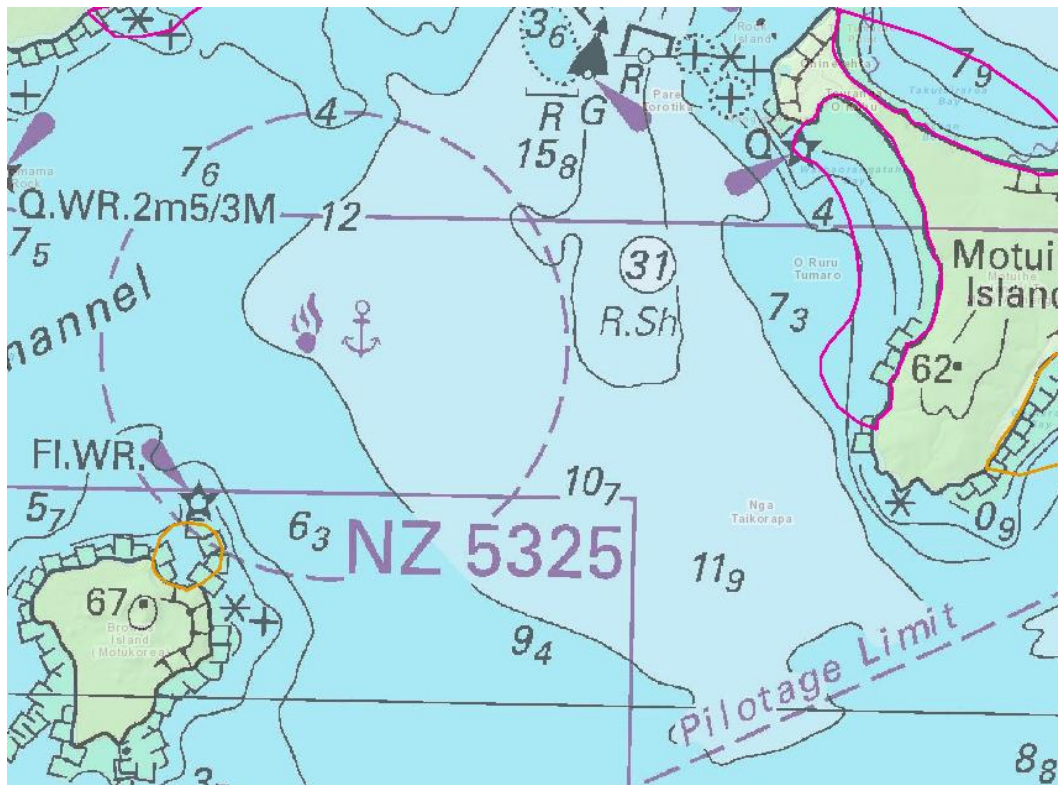

Local Notice to Mariners:

Notice: 27 –17 Motuihe DG Anchorage 09th August 2017

All mariners are to navigate with caution around the Motuihe Dangerous Goods Anchorage. All vessels in this area are to keep clear of the anchored cargo vessel Marsgracht and reduce wake between the hours of 0700 Hrs 9th August 2017 until 0800 Hrs on the 10th August 2017.

Not to be used for navigation

Braden Cummings
Maritime Officer
Harbourmaster's Office

Local Notices to Mariners currently in force:

- 57 - 14 Henderson Creek Significant Shoaling report
- 15 - 16 Ferguson Container Terminal North Face Construction Work
- 08 - 17 Chart Plotter (updated) 14th March 2017
- 15 - 17 Ranger Rock Isolated Danger Marker 29th April 2017
- 21 - 17 Panmure Bridge Scaffolding 30 July 2017
- 22 - 17 Wairoa River Fallen Tree
- 25 - 17 Fallen Tree Mahurangi River